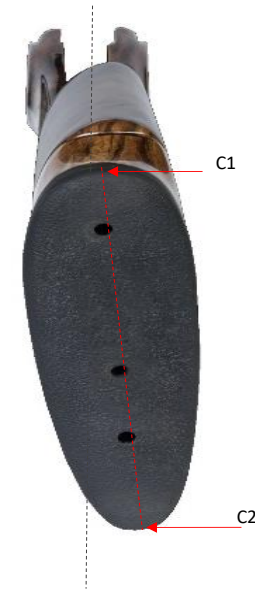

Services		
Service	Notes	MSRP
K-80/K-20 Annual Service (1 or 2 bbls)		$ 425
K-80/K-20 Annual Service (3 bbls)	Recommended every 20,000 rounds or bi-annually with fewer rounds	$ 455
K-80/K-20 Annual Service (4 bbls)		$ 485
Service Check, Clean and Lube	Complete review and check of mechanical parts.	$ 135
KX-6/KX-5/KS-5 Annual Service		$ 245
Barrel fit to one receiver		$ 130
Wood Fitting (Stock and Forearm)		$ 195
Barrel Blueing (Full Polish)	Polishing and reblue single O/U or Single barrel	$ 450
Replace K-80, K-20 or K-32 Cocking Lever	Priced per cocking lever (each gun has two)	$ 130
Wood refinish, Satin Finish, Standard Checkering		$ 1,195
Wood refinish, High Gloss, Standard Checkering		$ 2,195
Custom Stock Dimensions, non-adjustable comb	(Plus cost of stock blank)	$ 3,795
Custom Stock Dimensions, adjustable comb	(Plus cost of stock blank)	$ 4,295
Exchange Front Hanger	Exchange of parts	$ 35
Miscellaneous Labor		$ 130/hr
Exchange Blue Pins/Screws to Nickel	Exchange of parts	$ 525
Exchange Blue Pins/Screws/Top Latch to Nickel	Exchange of parts	$ 1,075

12 GA KRIEGHOFF TITANIUM CHOKE TUBE DESIGNATIONS				
Choke Number	Choke Code	Choke	Constriction	
00	C	Cylinder	.000"	
0	S	Skeet	.005"	
1	IC	Improved Cylinder	.010"	
1+	LM	Light Modified	.015"	
2	M	Modified	.020"	
2+	LIM	Light Improved Modified	.025"	
3	IM	Improved Modified	.030"	
4	F	Full	.035"	
5	SF	Super Full	.040"	

Stock Dimension Diagram

Center

- C1 Center of Heel
- C2 Center of Toe
- D1 Drop at front of comb
- D2 Drop at rear of comb
- D3 Drop at heel of buttpad