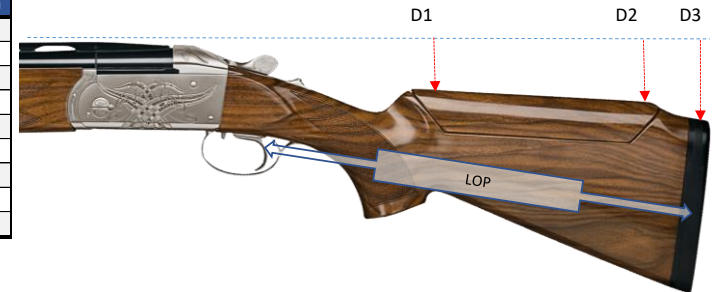

Miscellaneous			
640XXGA3	Barrel Weight Set	K-80 or K-20 with (3) 40gram weights	$ 375
640-7	Stock Weight Set	Special Stock Bolt and (3) 30g weights	$ 325
918-X	Krieghoff Adjustable Butt Plate	For K-80 Trap & KX-6 Stocks	$ 645
610-1	White Bead Front Sight	Available in Large and Small	$ 26
611-1	Mid-Bead Sight	Large, 2.7mm	$ 11

Services		
Service	Notes	MSRP
K-80/K-20 Annual Service (1 or 2 bbls)		$ 425
K-80/K-20 Annual Service (3 bbls)	Recommended every 20,000 rounds or bi-annually with fewer rounds	$ 455
K-80/K-20 Annual Service (4 bbls)		$ 485
Service Check, Clean and Lube	Complete review and check of mechanical parts.	$ 135
KX-6/KX-5/KS-5 Annual Service		$ 245
Barrel fit to one receiver		$ 130
Wood Fitting (Stock and Forearm)		$ 195
Barrel Blueing (Full Polish)	Polishing and reblue single O/U or Single barrel	$ 450
Replace K-80, K-20 or K-32 Cocking Lever	Priced per cocking lever (each gun has two)	$ 130
Wood refinish, Satin Finish, Standard Checkering		$ 1,195
Wood refinish, High Gloss, Standard Checkering		$ 2,195
Custom Stock Dimensions, non-adjustable comb	(Plus cost of stock blank)	$ 3,795
Custom Stock Dimensions, adjustable comb	(Plus cost of stock blank)	$ 4,295
Exchange Front Hanger	Exchange of parts	$ 35
Miscellaneous Labor		$ 130/hr
Exchange Blue Pins/Screws to Nickel	Exchange of parts	$ 525
Exchange Blue Pins/Screws/Top Latch to Nickel	Exchange of parts	$ 1,075

12 GA KRIEGHOFF TITANIUM CHOKE TUBE DESIGNATIONS				
Choke Number	Choke Code	Choke	Constriction	
00	C	Cylinder	.000"	
0	S	Skeet	.005"	
1	IC	Improved Cylinder	.010"	
1+	LM	Light Modified	.015"	
2	M	Modified	.020"	
2+	LIM	Light Improved Modified	.025"	
3	IM	Improved Modified	.030"	
4	F	Full	.035"	
5	SF	Super Full	.040"	

Stock Dimension Diagram

Center